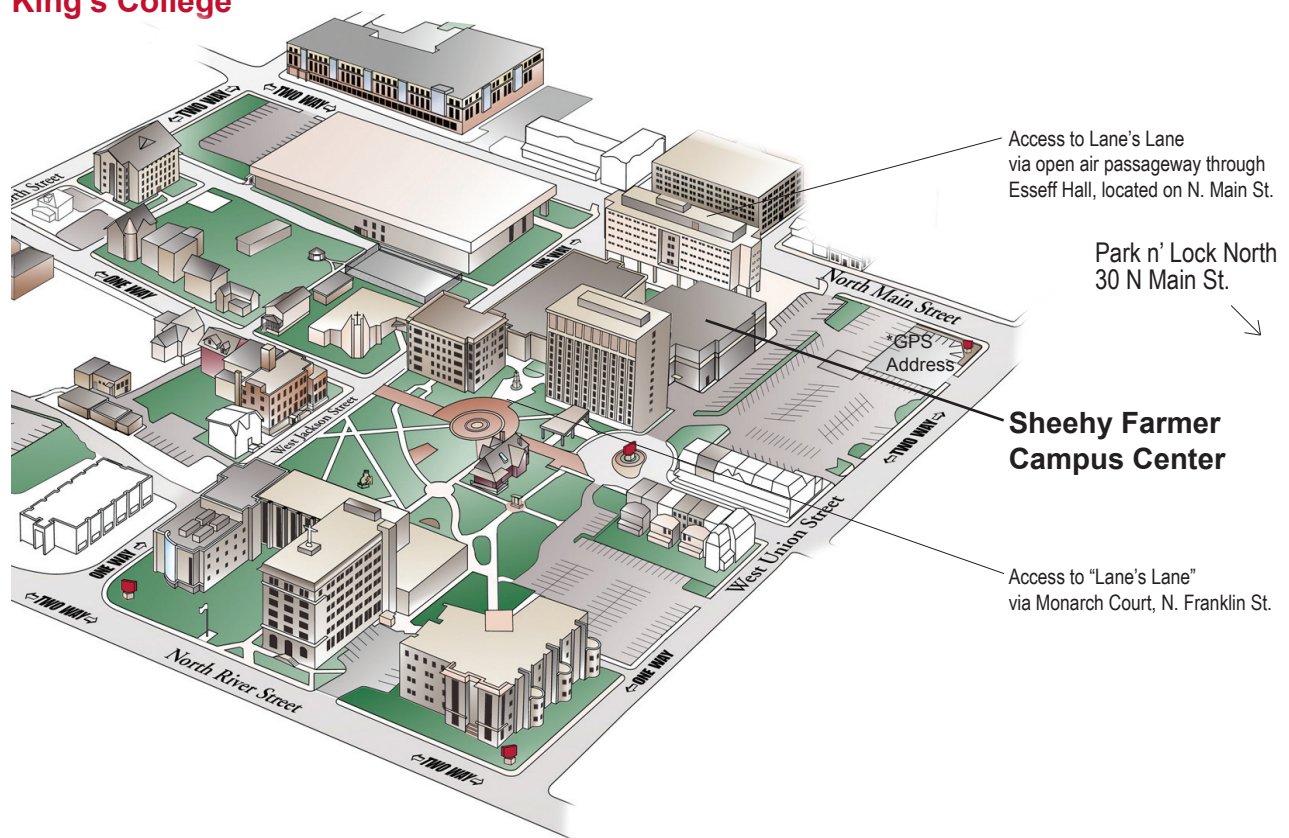

Family Business Forum Events

Sheehy Farmer Campus Center King's College, Wilkes-Barre, PA

Family Business Forum events are held in the Sheehy Farmer Campus Center, located between N. Main St. and N. Franklin St.

Access to the Campus Center is on Lane's Lane via an open-air passageway through Esseff Hall on N. Main St. or Monarch Court on N. Franklin St.

Parking - Free validation is available for Park n' Lock North, 30 N Main St.

King's College

Directions to King's College

From I-81, take Exit 170 onto 309 North (Cross Valley Expressway) toward Wilkes-Barre to Exit 3 (Wilkes-Barre/Plains). At the end of the ramp, turn left at the traffic light onto North River Street. Follow North River Street approximately 1.5 miles. You will come to a traffic light at which you will see the Luzerne County Courthouse on your right. Go through this light and take the very next left onto West Jackson Street. Proceed to the first traffic light and turn right onto North Main Street. Access to the Sheehy Farmer is on your right. Proceed to the next block for Park n' Lock North, at 30 N Main St.

GPS Address: 5 West Union St., Wilkes-Barre, PA 18701. This address directs you to the Admissions Parking Lot located on the corner of N. Main & W. Union St.

For additional information visit: www.kings.edu/Directions
Kings College main phone number: (570) 208-5900